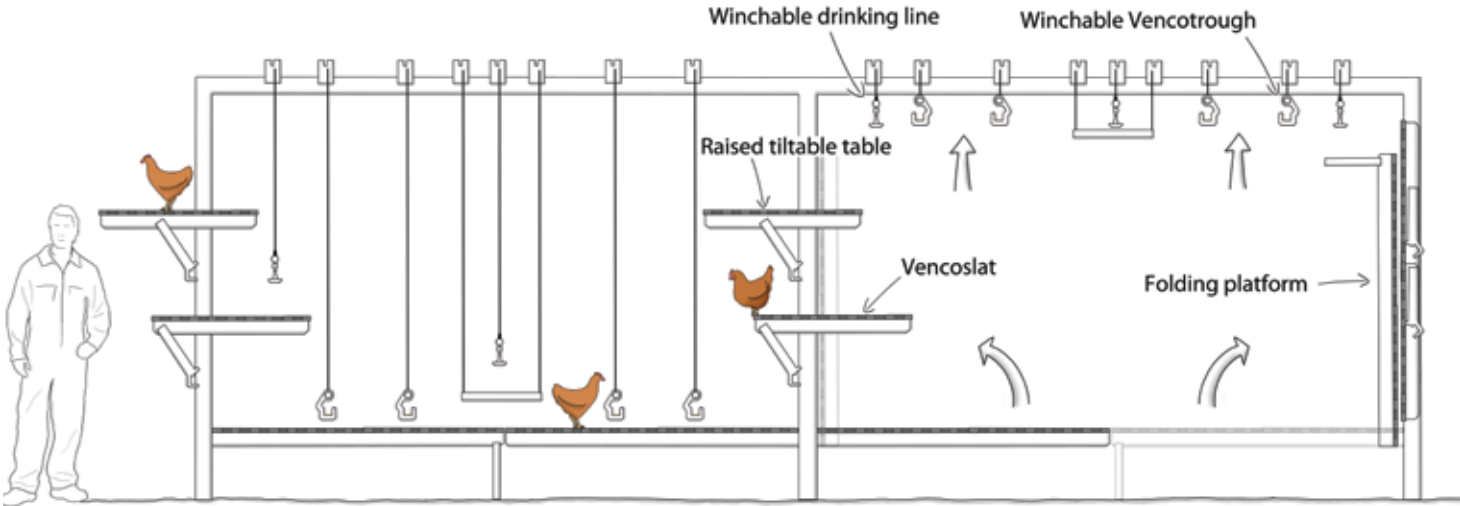

Product Details

[View on Vencomatic.ca](#)