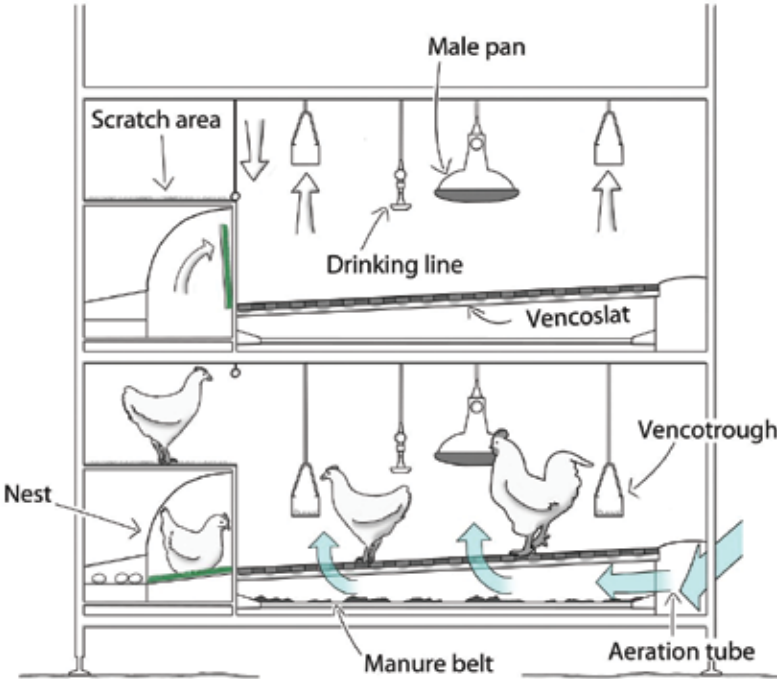

[View on Vencomatic.ca](#)

Veranda Breeder

Houses More Birds Than Any Other Breeder Solution

The Veranda is a group housing system that will house more birds than any of our other breeder solutions.

By adding tiers, the Veranda Breeder can increase flock size by two to three times, compared with a floor system of the same square footage. Automatic nests with tipping floors are integrated in the system resulting in very clean hatching eggs. The availability of nests, feed, water, light and fresh air at bird level creates an ideal production environment for hens. The Veranda Breeder, coupled with good bird management practices, results in higher egg production and more hatching eggs per hen.

Key Features

- Flock size can be increased two to three times
- Automatic nests with tipping floor
- Nests, feed, water, light and fresh air at bird level
- Eliminates system eggs

Easy Maintenance

- Durable and welfare-friendly materials
- Self-cleaning nest pad due to tippable floor
- Easy access to all vital parts for fast and easy cleaning

Quality Production

- Very clean hatching eggs
- More hatching eggs per hen
- Higher egg production

Product Details

Standard Specifications	Imperial	Metric
Nest Surface	12' ¾" ²	1184.5 mm ²
Nest Dimensions		
• Length	7' ½"	2300 mm
• Width	1' 8"	515 mm
• Height	1' 5"	438 mm
Width egg belt	10"	257mm