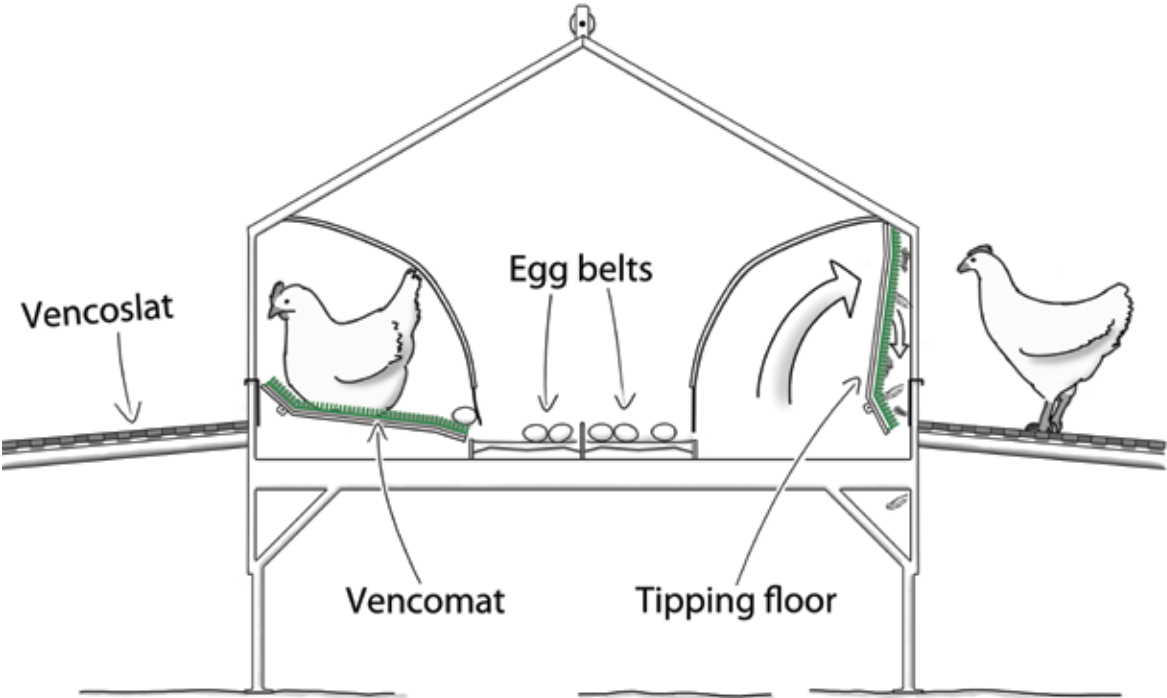

[View online for Breeders | Layers](#)

Grando Nest

Floor Housing System for Breeders and Layers

The Grando Nest is for fertile egg production or cage-free layers.

Cost-effective and easy to assemble, this nest features a tipping floor that expels the birds at night. This prevents broodiness, resulting in clean nest pads and top quality eggs. Designed with a hen's preferences in mind, chickens prefer the nests as a laying spot, resulting in minimal floor eggs and maximum egg production.

Key Features

- Cost-effective
- Easy-to-assemble
- Comfortable and attractive nest for hens
- Easy cleaning with bio-secure materials

Easy Maintenance

- Durable and welfare-friendly materials
- Self-cleaning nest pad due to tipping floor
- Easy access to all vital parts for fast and easy cleaning

Quality Production

- Low percentage of floor eggs
- Nest, floor, and egg belts ensure clean, high-quality eggs
- System stimulates natural bird behavior resulting in increased egg production

Product Details