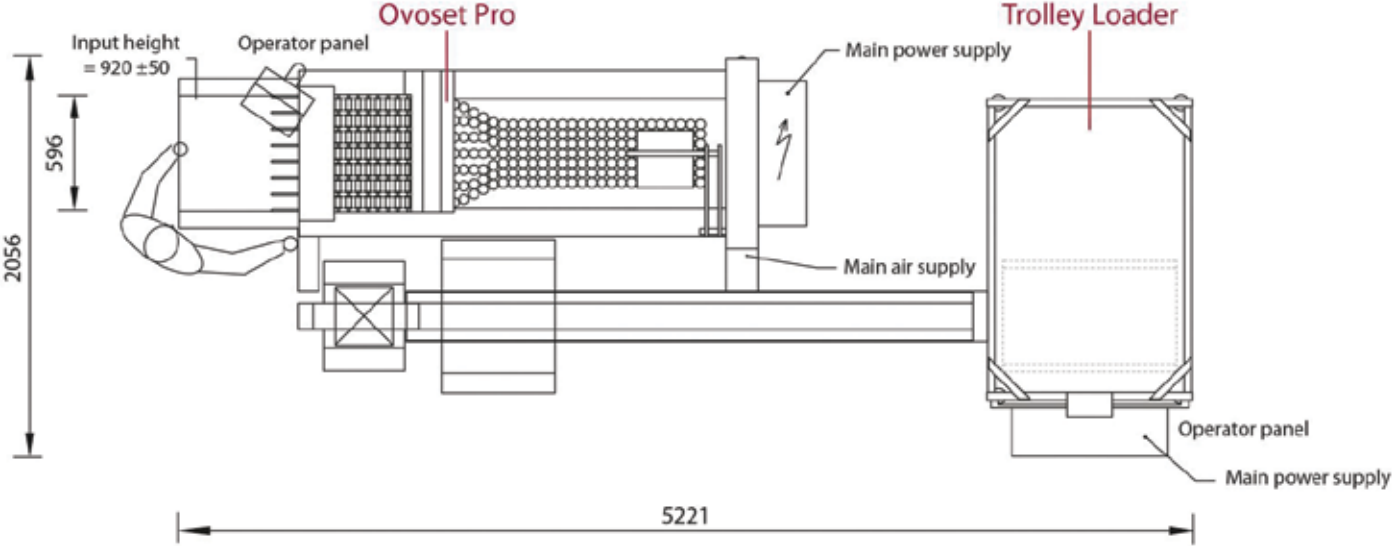

[View on Vencomatic.ca](#)

Ovosec Pro

Fertile Egg Packer

The Ovosec Pro has a capacity of 30,000 eggs per hour.

Prinzen's Ovosec Pro is the perfect solution for accurate (99.7% points-down setting rate) and gentle setting of hatching eggs directly onto setter trays. The setter trays are automatically positioned for egg transfer and setting.

Key Features

- 99.7% points-down setting rate
- Compact and flexible - fits in any egg room
- Ideal system for breeder farms or hatcheries
- Can handle most setter tray types

Easy Maintenance

- Stainless steel construction
- Easy access to all vital parts for fast and easy cleaning

Quality Production

- Improves hatchability
- Reduction in egg-setting operating costs
- Gentle egg handling

Product Details

Power supply adaptable to customer needs.

[View on Vencomatic.ca](#)